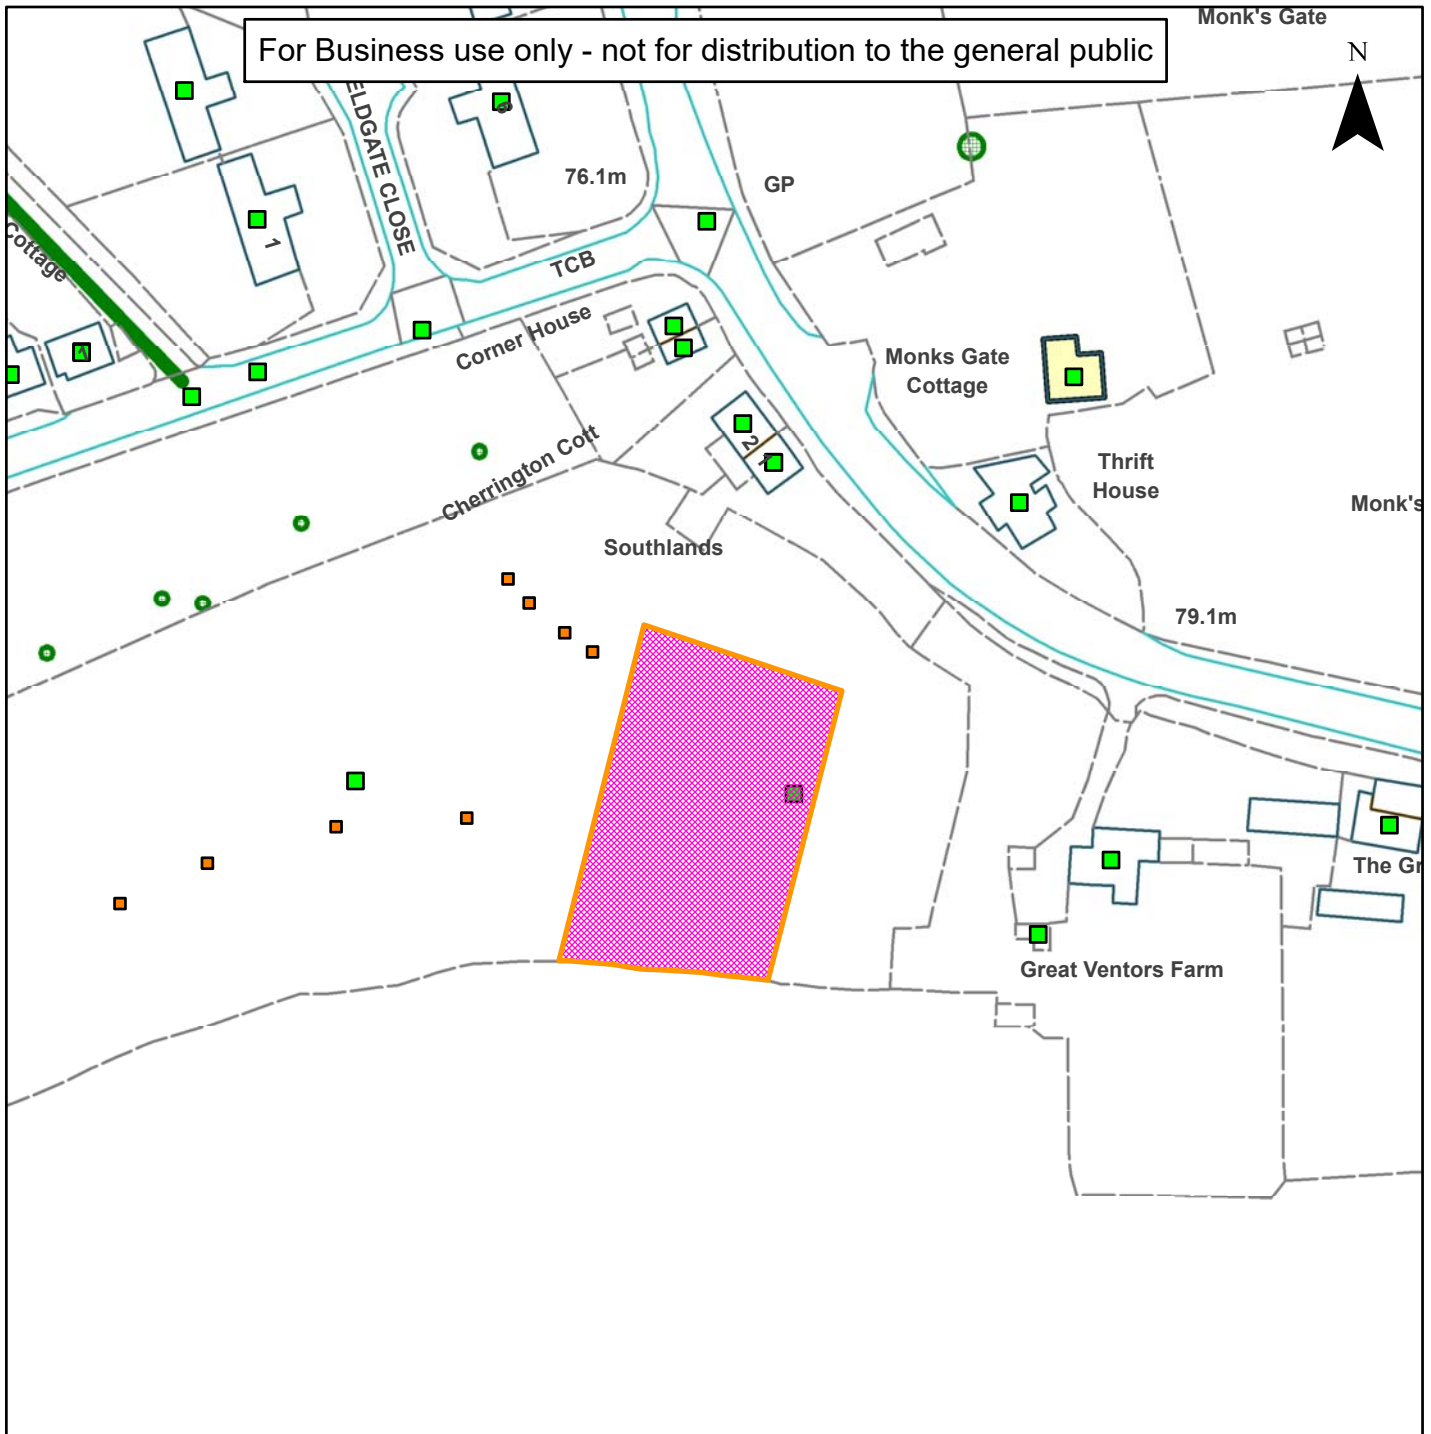

Not Set

For Business use only - not for distribution to the general public

Scale: 1:1,250

Reproduced from the Ordnance Survey map with permission of the Controller of Her Majesty's Stationery Office © Crown Copyright 2012.

Unauthorised reproduction infringes Crown Copyright and may lead to prosecution or civil proceedings.

Organisation	Horsham District Council
Department	
Comments	Not Set
Date	25/10/2018
MSA Number	100023865